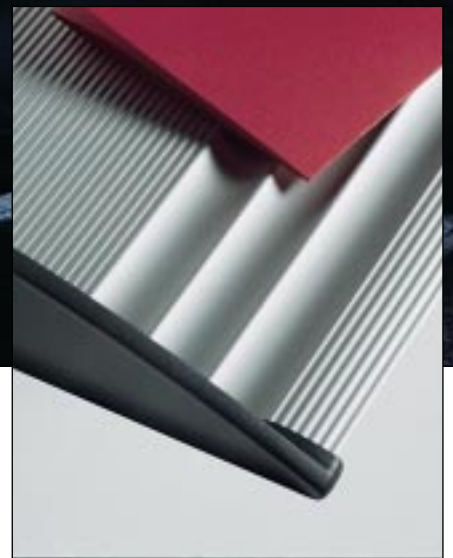

Access™ Space Station

Add an extra level to create more desk space.

from **npsg**

SpaceStation eliminates clutter to create valuable desk space.

Spacestation is great for storing the memo pad, tape dispenser, CD's, books, picture frame, and other desk accessories that typically clutter your desk. The anodized aluminum shelf is 7 $\frac{7}{8}$ " deep with 2 $\frac{1}{2}$ " back panel, and has extruded ridges for storing writing instruments. Support posts hand-tighten to your desktop edge for excellent stability, and elevate these accessories 5 $\frac{3}{4}$ " above your desktop. Two adjustable partitions snap in place to keep books upright and accessories sectioned as desired. Available with gray or black support posts and partitions.

Desk clamp attaches easily without tools.

Model	Description
750-076S	SpaceStation 30" w x 8 $\frac{1}{2}$ " d x 2 $\frac{1}{2}$ " h
750-100	SpaceStation 39 $\frac{7}{8}$ " w x 8 $\frac{1}{2}$ " d x 2 $\frac{1}{2}$ " h
750-120	SpaceStation 47 $\frac{1}{4}$ " w x 8 $\frac{1}{2}$ " d x 2 $\frac{1}{2}$ " h
750-060	Mini SpaceStation 20" w x 8 $\frac{1}{2}$ " d x 2 $\frac{1}{2}$ " h