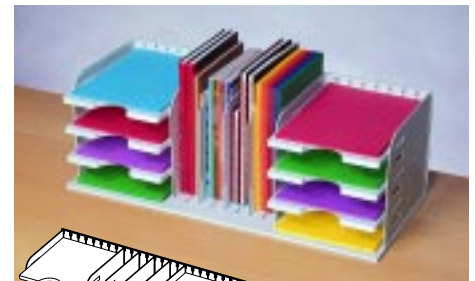

Lower freight costs for you mean you can pass the savings along to your customers. Deliveries arrive intact. Zero damages, no returns.

Fast no-tool assembly.

Vertical dividers lock into both the base and back plates and can be adjusted every 1/4" for efficient upright storage of books, files or binders. Spacious 9 1/4" w x 11 3/4" d shelves hold oversized forms, envelopes and file folders and can be adjusted in 1 3/8" increments. Hanging File rails attach to vertical uprights to hold up to 7" of hanging files.

Saves desk and cabinet space.

Each DocuMate system measures only 28 1/2" w x 9 3/4" h x 12" d.

Lifetime guarantee.

No wood to warp, steel to bend or corrugated cardboard to sag.

D053H

Two 2 1/4" wide vertical compartments plus four horizontal slots and a hanging file rack.

D080H

Six 2 1/4" wide vertical compartments plus a hanging file rack.

D130: Twelve 2 1/4" vertical compartments.

D103: Eight 2 1/4" wide vertical compartments plus four horizontal slots.

D076: Four 2 1/4" wide vertical compartments plus eight horizontal slots.

DocuMate Plus

DocuMate Plus provides all of the vertical and hanging file storage you need, **plus** the convenience of horizontal slots for letterhead, forms or other documents. DocuMate Plus 6-Slot measures 28 1/2" w x 15 1/4" h x 13" d and the DocuMate Plus 9-Slot measures 28 1/2" w x 18 1/2" h x 13" d.