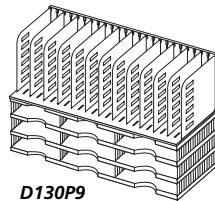

Lower freight costs for you mean you can pass the savings along to your customers. Deliveries arrive intact. Zero damages, no returns.

Fast no-tool assembly.

Vertical dividers lock into both the base and back plates and can be adjusted every 1/4" for efficient upright storage of books, files or binders. Spacious 9 1/4" w x 11 3/4" d shelves hold oversized forms, envelopes and file folders and can be adjusted in 1 3/8" increments. Hanging File rails attach to vertical uprights to hold up to 7" of hanging files.

Saves desk and cabinet space.

Each DocuMate system measures only 28 1/2" w x 9 3/4" h x 12" d.

Lifetime guarantee.

No wood to warp, steel to bend or corrugated cardboard to sag.

D053H

Two 2 1/4" wide vertical compartments plus four horizontal slots and a hanging file rack.

DocuMate Plus

DocuMate Plus provides all of the vertical and hanging file storage you need, **plus** the convenience of horizontal slots for letterhead, forms or other documents. DocuMate Plus 6-Slot measures 28 1/2" w x 15 1/4" h x 13" d and the DocuMate Plus 9-Slot measures 28 1/2" w x 18 1/2" h x 13" d.

D130P

D080HP

D130P9

Please specify color combination when ordering: All black, all gray, gray base and shelves with black dividers, gray base & shelves with blue dividers. Additional Shelves available in black or gray. Additional Dividers available in black, blue or gray.