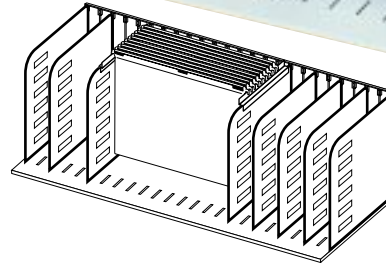

Lower freight costs for you mean you can pass the savings along to your customers. Deliveries arrive intact. Zero damages, no returns.

Fast no-tool assembly.

Vertical dividers lock into both the base and back plates and can be adjusted every 1/4" for efficient upright storage of books, files or binders. Spacious 9 1/4" w x 11 3/4" d shelves hold oversized forms, envelopes and file folders and can be adjusted in 1 3/8" increments. Hanging File rails attach to vertical uprights to hold up to 7" of hanging files.

Saves desk and cabinet space.

Each DocuMate system measures only 28 1/2" w x 9 3/4" h x 12" d.

Lifetime guarantee.

No wood to warp, steel to bend or corrugated cardboard to sag.

D053H

Two 2 1/4" wide vertical compartments plus four horizontal slots and a hanging file rack.

D080H

Six 2 1/4" wide vertical compartments plus a hanging file rack.

D130: Twelve 2 1/4" vertical compartments.

D103: Eight 2 1/4" wide vertical compartments plus four horizontal slots.

D076: Four 2 1/4" wide vertical compartments plus eight horizontal slots.

DocuMate Plus

DocuMate Plus provides all of the vertical and hanging file storage you need, **plus** the convenience of horizontal slots for letterhead, forms or other documents. DocuMate Plus 6-Slot measures 28 1/2" w x 15 1/4" h x 13" d and the DocuMate Plus 9-Slot measures 28 1/2" w x 18 1/2" h x 13" d.