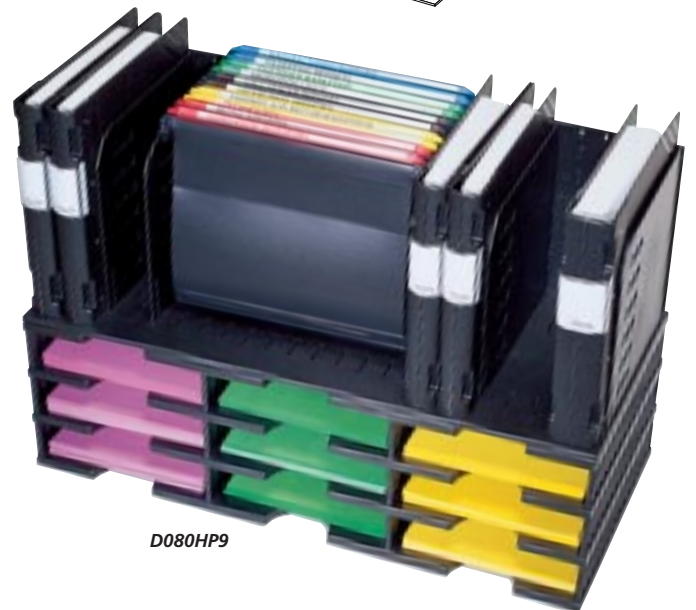

D080HP9

New Product Specialties Group
P.O. Box 499, Marlboro, NJ 07746
(732)625-8000 • FAX (732)625-8100
www.npsg.com

Item	Model No.	Item	Model No.
DocuMate Vertical Hanging File	D080H	DocuMate Plus Vertical Hanging File with 6-slot Tier Drop	D080HP
DocuMate 3-Shelf/Vertical Hanging File	D053H	DocuMate Plus Vertical File with 6-slot Tier Drop	D130P
DocuMate 6-Shelf/Vertical File	D076	DocuMate Plus Vertical Hanging File with 9-slot Tier Drop	D080HP9
DocuMate Vertical File	D130	DocuMate Plus Vertical File with 9-slot Tier Drop	D130P9
DocuMate 3-Shelf/Vertical File	D103		
Additional Shelves (set of 3)	DS03		
Additional Dividers (set of 3)	DD03