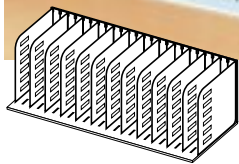

Lower freight costs for you mean you can pass the savings along to your customers. Deliveries arrive intact. Zero damages, no returns.

Fast no-tool assembly.

Vertical dividers lock into both the base and back plates and can be adjusted every 1/4" for efficient upright storage of books, files or binders. Spacious 9 1/4" w x 11 3/4" d shelves hold oversized forms, envelopes and file folders and can be adjusted in 1 3/8" increments. Hanging File rails attach to vertical uprights to hold up to 7" of hanging files.

Saves desk and cabinet space.

Each DocuMate system measures only 28 1/2" w x 9 3/4" h x 12" d.

Lifetime guarantee.

No wood to warp, steel to bend or corrugated cardboard to sag.

D053H

Two 2 1/4" wide vertical compartments plus four horizontal slots and a hanging file rack.

D080H

Six 2 1/4" wide vertical compartments plus a hanging file rack.

D130: Twelve 2 1/4" vertical compartments.

D103: Eight 2 1/4" wide vertical compartments plus four horizontal slots.

D076: Four 2 1/4" wide vertical compartments plus eight horizontal slots.

DocuMate Plus

DocuMate Plus provides all of the vertical and hanging file storage you need, **plus** the convenience of horizontal slots for letterhead, forms or other documents. DocuMate Plus 6-Slot measures 28 1/2" w x 15 1/4" h x 13" d and the DocuMate Plus 9-Slot measures 28 1/2" w x 18 1/2" h x 13" d.