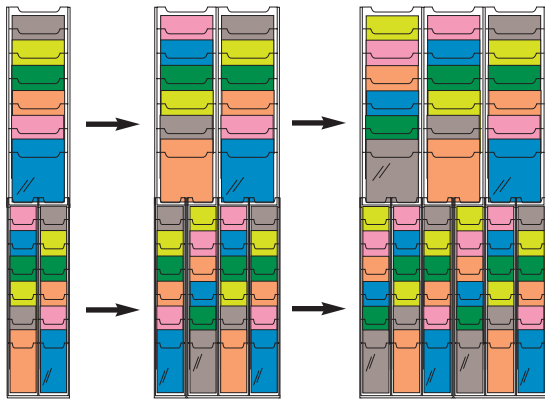

Display a large variety of literature with our space-saving, cascading designs. The top quarter of your literature remains exposed, which is all that is necessary for quick identification. The overlapping design optimizes wall space and is ideal for offices, lobbies, and waiting rooms with limited wall space. Choose from displays for magazines, pamphlets, or a combination of the two. Made from durable, injection-molded acrylic.

Unlike traditional literature displays, our Cascading Displays are modular. Add additional units either side-by-side, or stack two displays on top of one another. Two stacked Cascading Displays have a height of 46".

DR647 DR6472 DR6473 DR6474 DR6475 DR6476

Modular Cascading Pamphlet Displays

These Cascading Displays give you a space-efficient and easy-to-access place to store smaller items such as brochures, maps and pamphlets. Pamphlet Display Pockets measure 4 1/4" w x 8" h x 1" d

Combine Literature and Pamphlet Displays to Create your own Custom Cascading Display System

The Literature and Pamphlet Displays can be configured in a variety of ways to meet specific display requirements. Whether they are mounted on top of each other or side-to-side, Modular Cascading Displays enable you to create the capacity you need in minimum space.