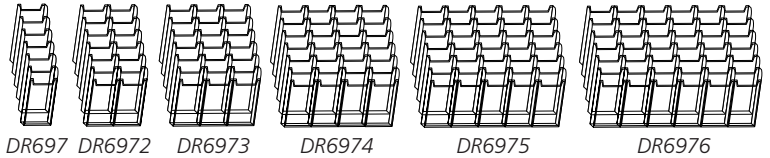

Modular Cascading Pamphlet Displays

These Cascading Displays give you a space-efficient and easy-to-access place to store smaller items such as brochures, maps and pamphlets. Pamphlet Display Pockets measure 4 1/4" w x 8" h x 1" d

Item	Model	Dimensions
6-Pocket Pamphlet Display	DR697	4 3/4" w x 24" h x 4 3/4" d
12-Pocket Pamphlet Display	DR6972	9 1/2" w x 24" h x 4 3/4" d
18-Pocket Pamphlet Display	DR6973	14 1/4" w x 24" h x 4 3/4" d
24-Pocket Pamphlet Display	DR6974	19" w x 24" h x 4 3/4" d
30-Pocket Pamphlet Display	DR6975	23 3/4" w x 24" h x 4 3/4" d
36-Pocket Pamphlet Display	DR6976	28 1/2" w x 24" h x 4 3/4" d

Combine Literature and Pamphlet Displays to Create your own Custom Cascading Display System

The Literature and Pamphlet Displays can be configured in a variety of ways to meet specific display requirements. Whether they are mounted on top of each other or side-to-side, Modular Cascading Displays enable you to create the capacity you need in minimum space.