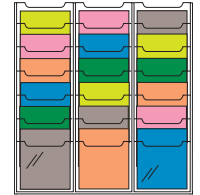

Access™ Cascading Literature Displays

Display the most amount of literature in the least amount of space.

from  npsg

Space-Saving, Cascading Literature Displays.

DR6473 Crystal Clear

DR6473 Smoke

DR6473 Glass Green

Display a large variety of literature with our space-saving, cascading designs. The top quarter of your literature remains exposed, which is all that is necessary for quick identification. The overlapping design optimizes wall space and is ideal for offices, lobbies, and waiting rooms with limited wall space. Choose from displays for magazines, pamphlets, or a combination of the two. Made from durable, injection-molded acrylic.

The Cascading Difference

Maximize your wall space and display 200% more literature with the cascading design versus a full view display.

Standard Display
9 Pockets

Cascading Display
18 Pockets

Innovative “no-curl” design

Combine Literature and Pamphlet Displays to Create your own Custom Cascading Display System

The Literature and Pamphlet Displays can be configured in a variety of ways to meet specific display requirements. Whether they are mounted on top of each other or side-to-side, Modular Cascading Displays enable you to create the capacity you need in minimum space.